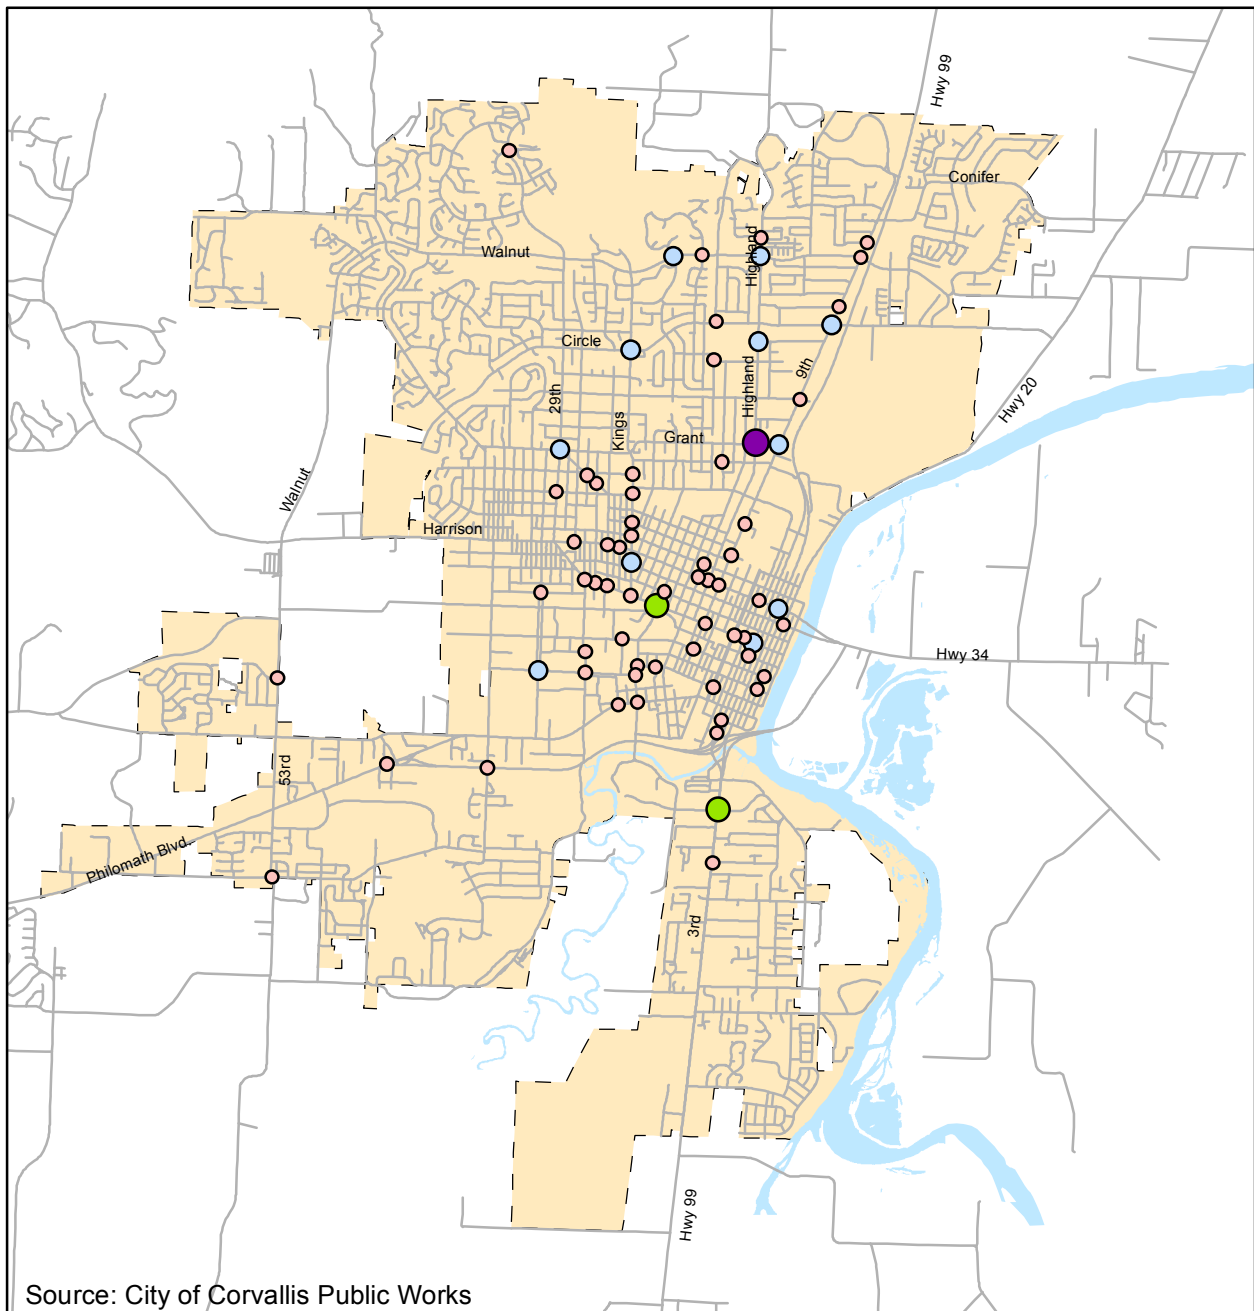

# Accidents Involving Cyclists 2009-2011

Map created by Corvallis Sustainability Coalition Land Use Action Team  
March 2013

## Legend

### Number of Accidents 2009-2011

- 1
- 2
- 3
- 4
- City Limits

1 inch = 1 mile