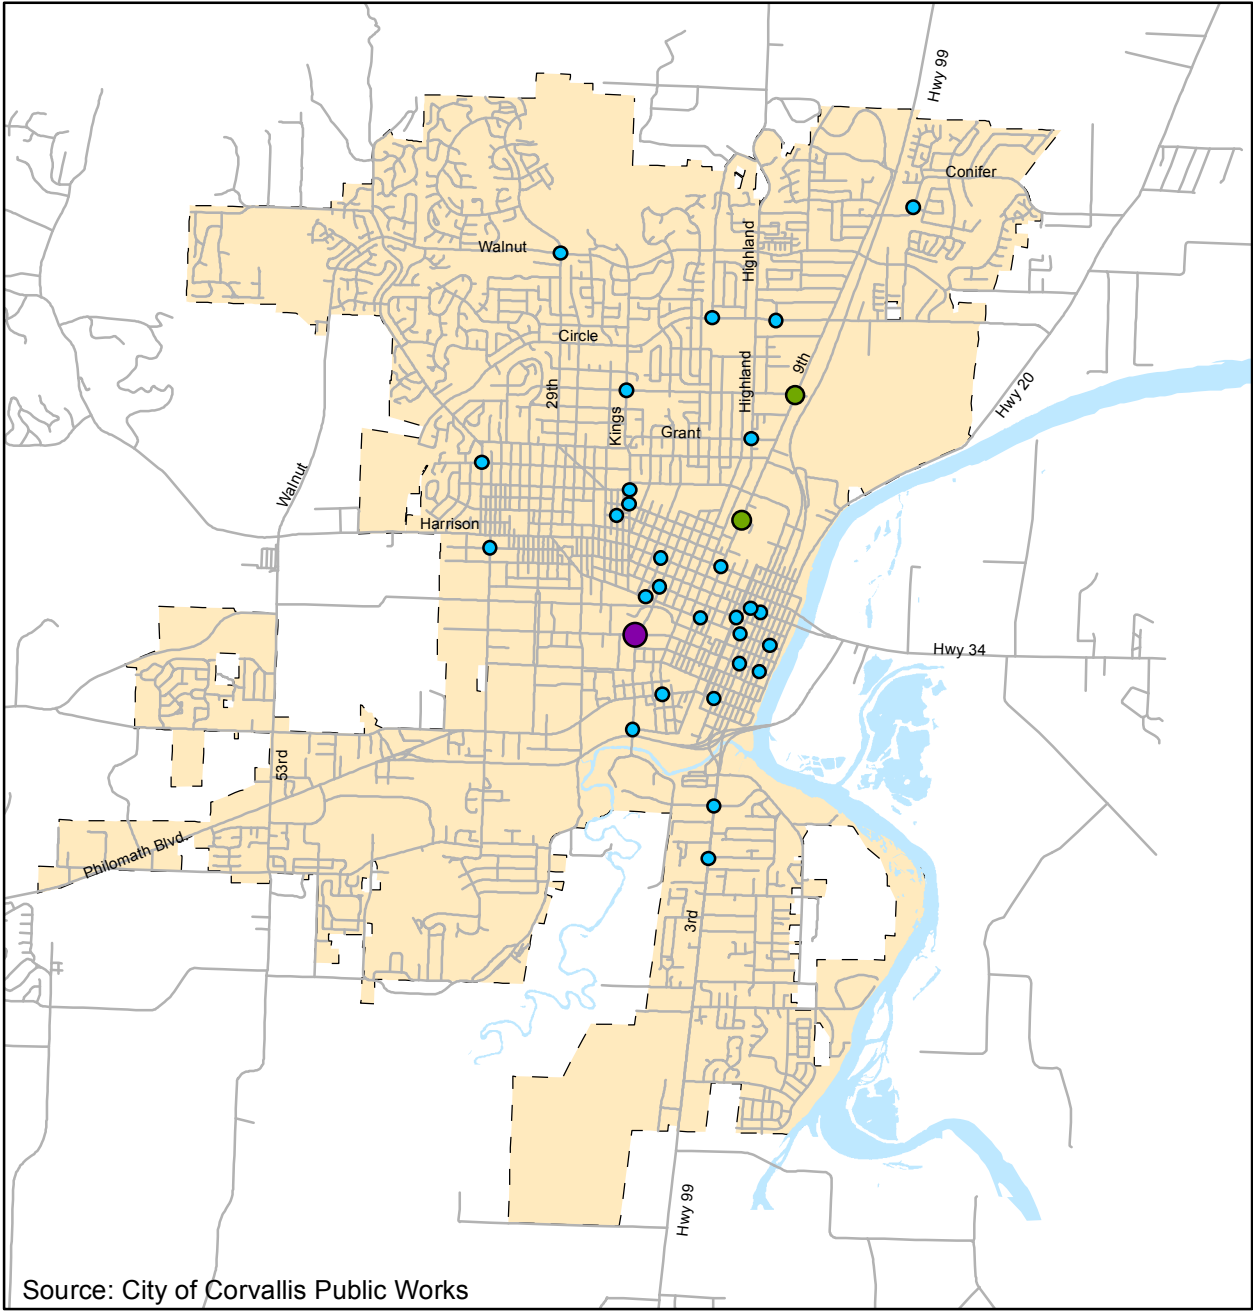

# Accidents Involving Pedestrians 2009-2011

Map created by Corvallis Sustainability Coalition Land Use Action Team  
March 2013

## Legend

### Number of Accidents 2009-2011

- 1
- 2
- 3
- City Limits

1 inch = 1 mile