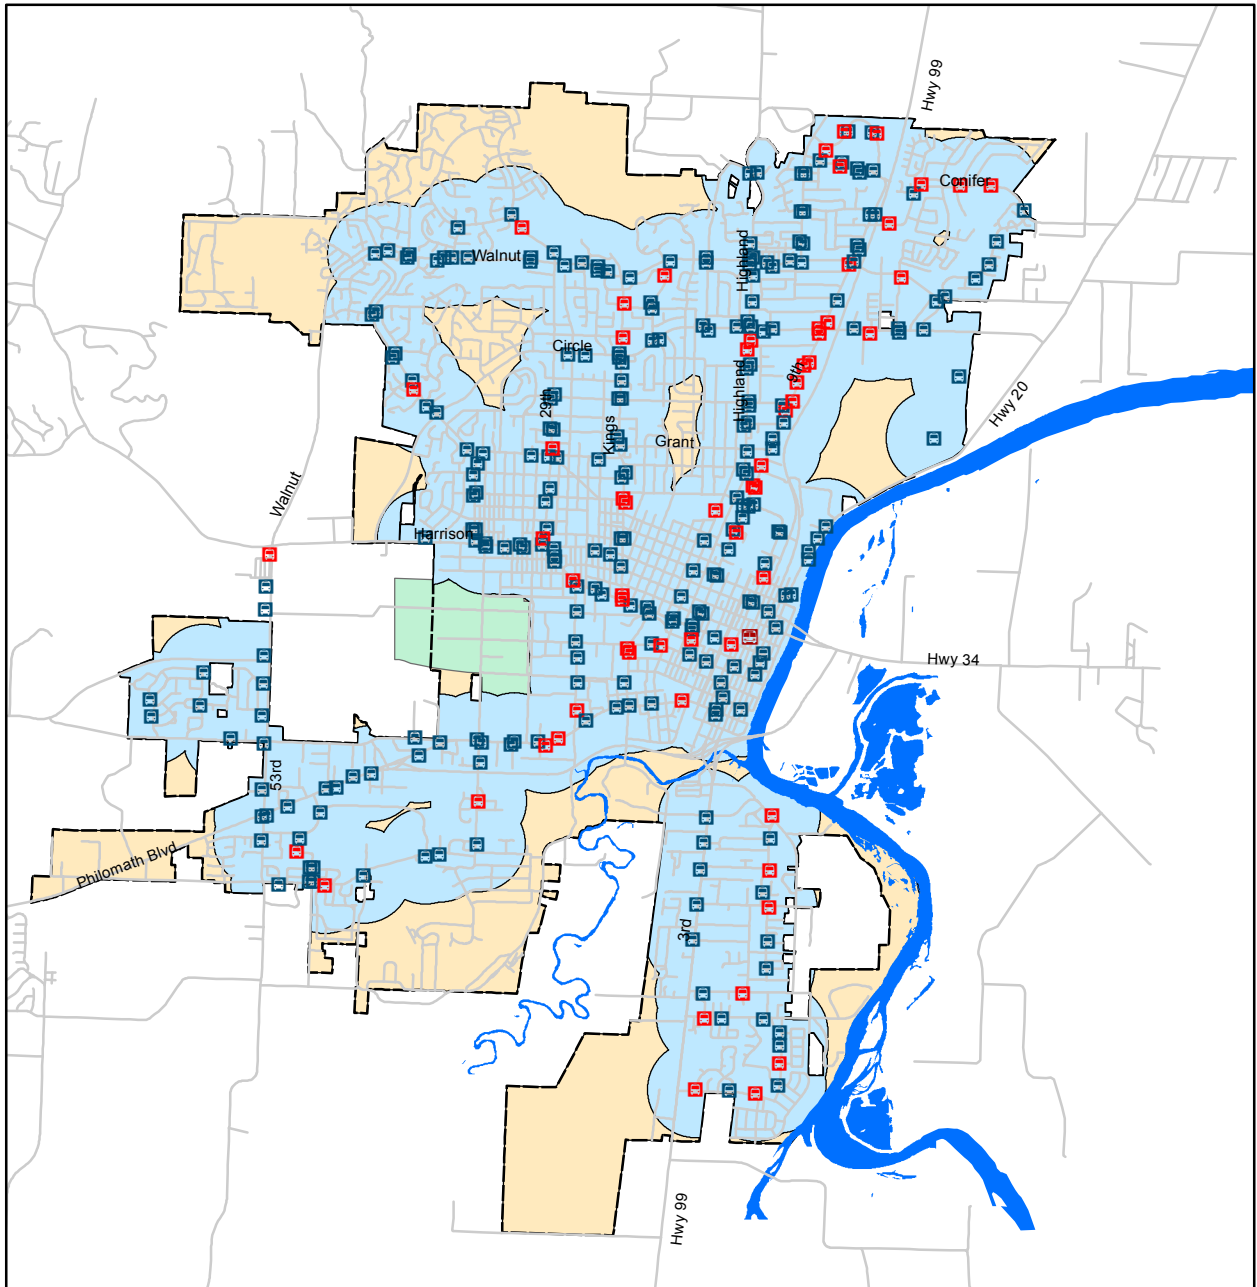

Areas in Corvallis Within 1/4-Mile of a Bus Stop

Legend

- Bus stop (Shelter)
- Bus stop (No shelter)
- Greyhound
- City Streets
- 1/4 Mile Radius from Bus Stop within City Limits
- Oregon State University
- City Limits
- Area Within City Limits

Map prepared by the Corvallis Sustainability Coalition Land Use Action Team
February 2013

1 inch = 5,280 feet